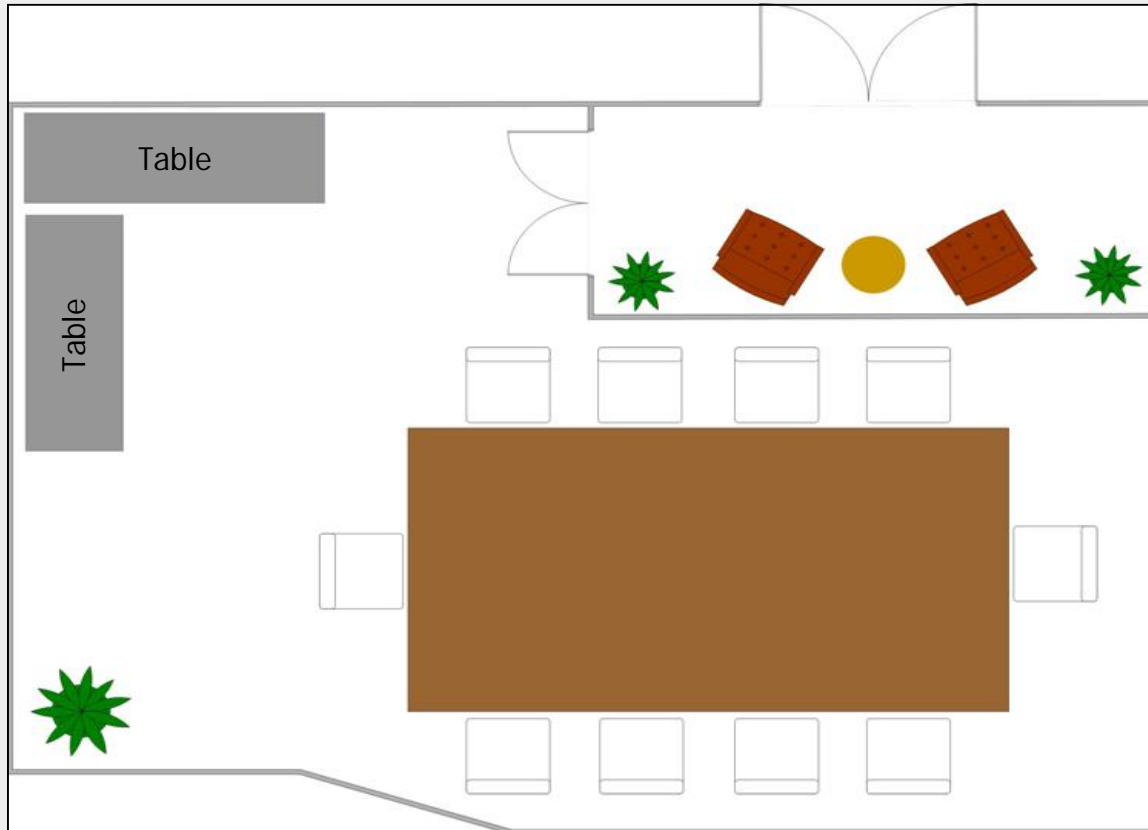

EXECUTIVE BOARDROOM

ROOM DESCRIPTION |

Looking for a corporate experience? The executive boardroom offers professional seating up to 10 guests with in-room technology available for use.

BOUGAINVILLEA

HISBISCUS

GARDEN BALLROOM

SUNSET LOUNGE

SUITE 205 & 305

POOLSIDE