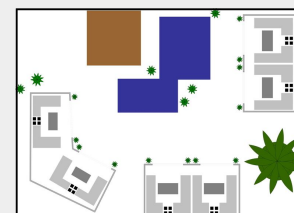

EXECUTIVE BOARDROOM

ROOM DESCRIPTION |

Looking for a corporate experience? The executive boardroom offers professional seating up to 10 guests with in-room technology available for use.

BOUGAINVILLEA

HISBISCUS

GARDEN BALLROOM

SUNSET LOUNGE

SUITE 205 & 305

POOLSIDE