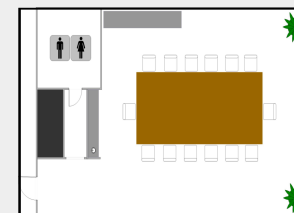

EXECUTIVE BOARDROOM

ROOM DESCRIPTION |

Looking for a corporate experience? The executive boardroom offers professional seating up to 10 guests with in-room technology available for use.

BOUGAINVILLEA

HISBISCUS

GARDEN BALLROOM

SUNSET LOUNGE

SUITE 205 & 305

POOLSIDE