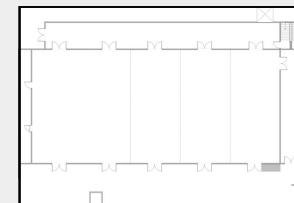

EXECUTIVE BOARDROOM

ROOM DESCRIPTION |

Looking for a corporate experience? The executive boardroom offers professional seating up to 10 guests with in-room technology available for use.

BOUGAINVILLEA

HISBISCUS

GARDEN BALLROOM

SUNSET LOUNGE

SUITE 205 & 305

POOLSIDE