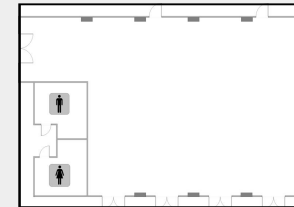

EXECUTIVE BOARDROOM

ROOM DESCRIPTION |

Looking for a corporate experience? The executive boardroom offers professional seating up to 10 guests with in-room technology available for use.

BOUGAINVILLEA

HISBISCUS

GARDEN BALLROOM

SUNSET LOUNGE

SUITE 205 & 305

POOLSIDE