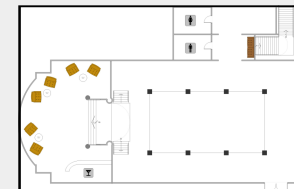

EXECUTIVE BOARDROOM

ROOM DESCRIPTION |

Looking for a corporate experience? The executive boardroom offers professional seating up to 10 guests with in-room technology available for use.

BOUGAINVILLEA

HISBISCUS

GARDEN BALLROOM

SUNSET LOUNGE

SUITE 205 & 305

POOLSIDE