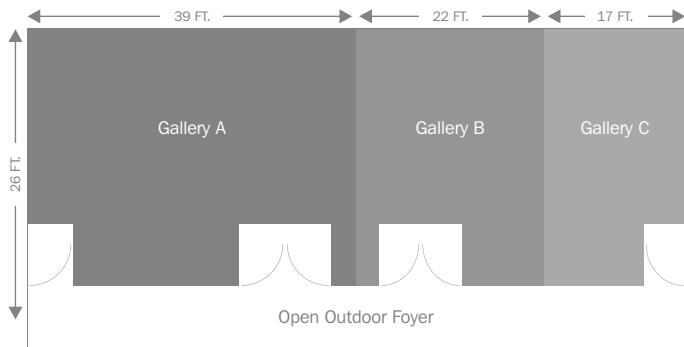

Galleries

hotel CURRENT

Room Name	Length x Width	Square Feet	Banquet	Theater	School Room
Grand Gallery	78'x26'	2,028	120	120	80
Gallery A	39'x26'	1,014	80	100	50
Gallery B	22'x26'	572	30	36	24
Gallery C	17'x26'	442	-	24	16